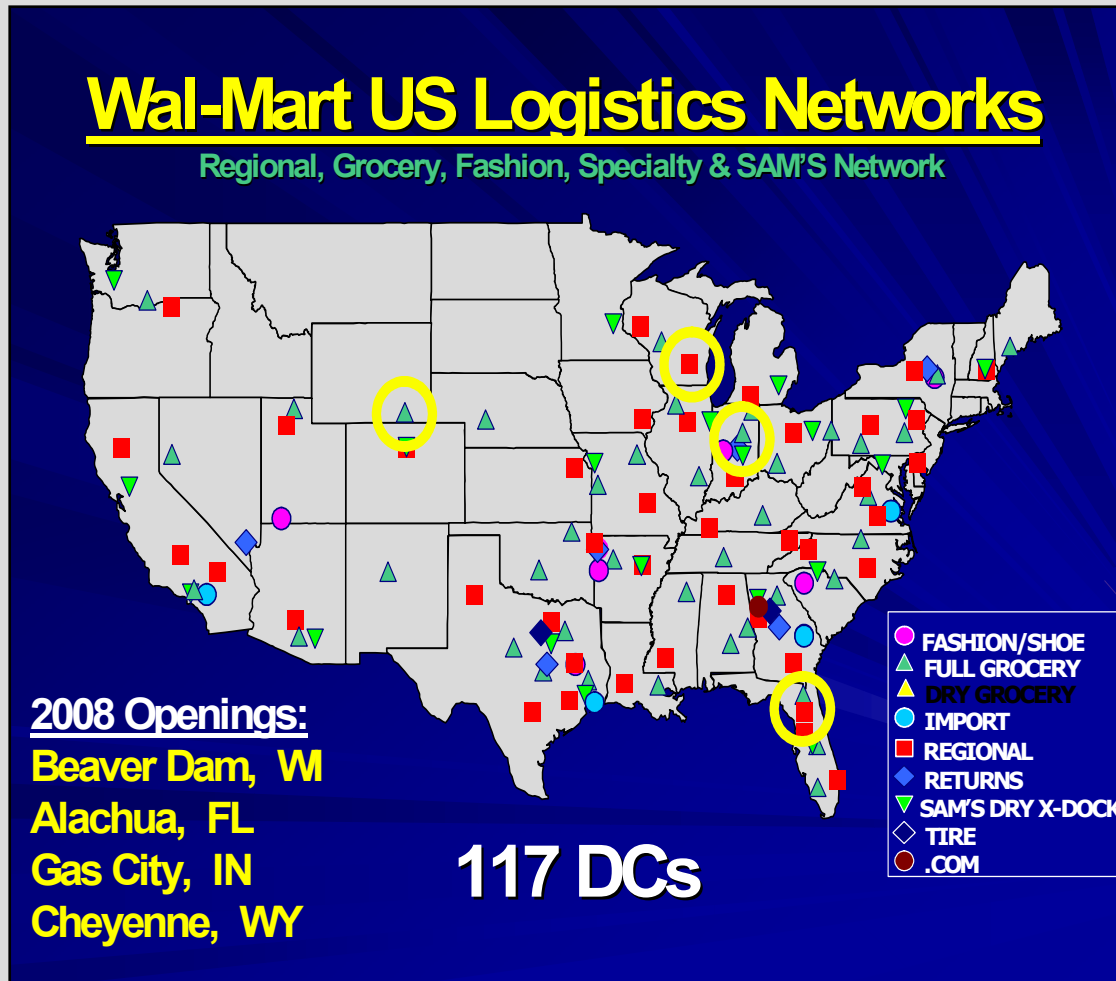

# **Tim Yatsko**

Senior Vice President of  
Transportation  
Wal-Mart

# Tim Yatsko, Sr. Vice President Wal-Mart

- This is a birds eye view of our entire Logistics Network
- 117 Distribution Centers ranging from 800k sq feet to over 4 mil sq feet
- Our growth of stores, and hence distribution centers continues.
- Each of the four centers listed will start up next year employing 500-1100 associates when at full speed.
- Note the Import Distribution Centers at Seattle, LA, Houston, Savannah, Charleston, Norfolk, and our first inland Import Distribution Center in Chicago area.